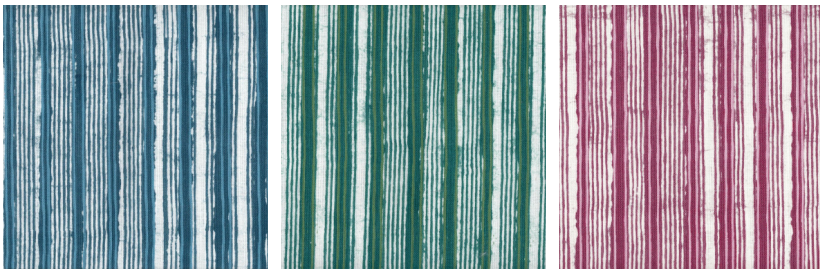

seemakrish

BELLARY

SKU# 2402/K

Color: Teak Brown

Content: 100% Polyester

Width: 54"

Repeat: 22" V, 27" H

Care: Dry Clean Only

Abrasion: 35,000+ Martindale

Light Fastness: 1000 hours

Suitable for Outdoor and Indoor Use

Indigo

Leaf Green

Raspberry