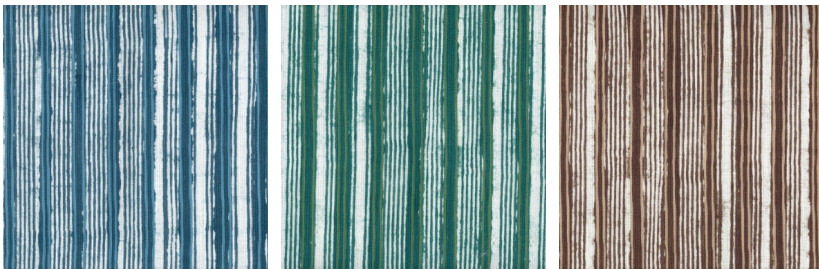

seemakrish

BELLARY

SKU# 2402/E

Color: Raspberry

Content: 100% Polyester

Width: 54"

Repeat: 22" V, 27" H

Care: Dry Clean Only

Abrasion: 35,000+ Martindale

Light Fastness: 1000 hours

Suitable for Outdoor and Indoor Use

Indigo

Leaf Green

Teak Brown