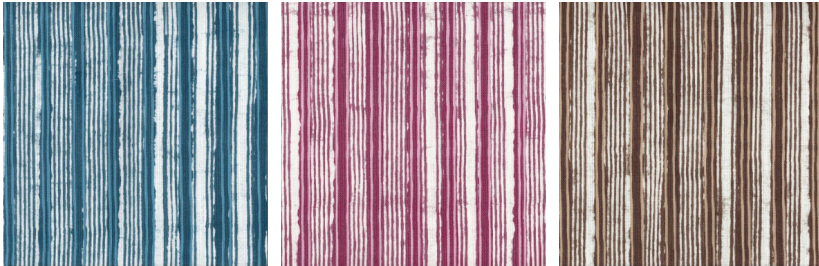

seemakrish

BELLARY

SKU# 2402/D

Color: Leaf Green

Content: 100% Polyester

Width: 54"

Repeat: 22" V, 27" H

Care: Dry Clean Only

Abrasion: 35,000+ Martindale

Light Fastness: 1000 hours

Suitable for Outdoor and Indoor Use

Indigo

Raspberry

Teak Brown