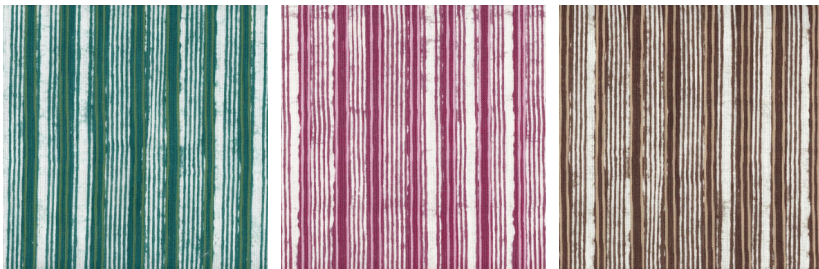

# seemakrish

BELLARY

SKU# 2402/B

Color: Indigo

Content: 100% Polyester

Width: 54"

Repeat: 22" V, 27" H

Care: Dry Clean Only

Abrasion: 35,000+ Martindale

Light Fastness: 1000 hours

Suitable for Outdoor and Indoor Use

Leaf Green

Raspberry

Teak Brown