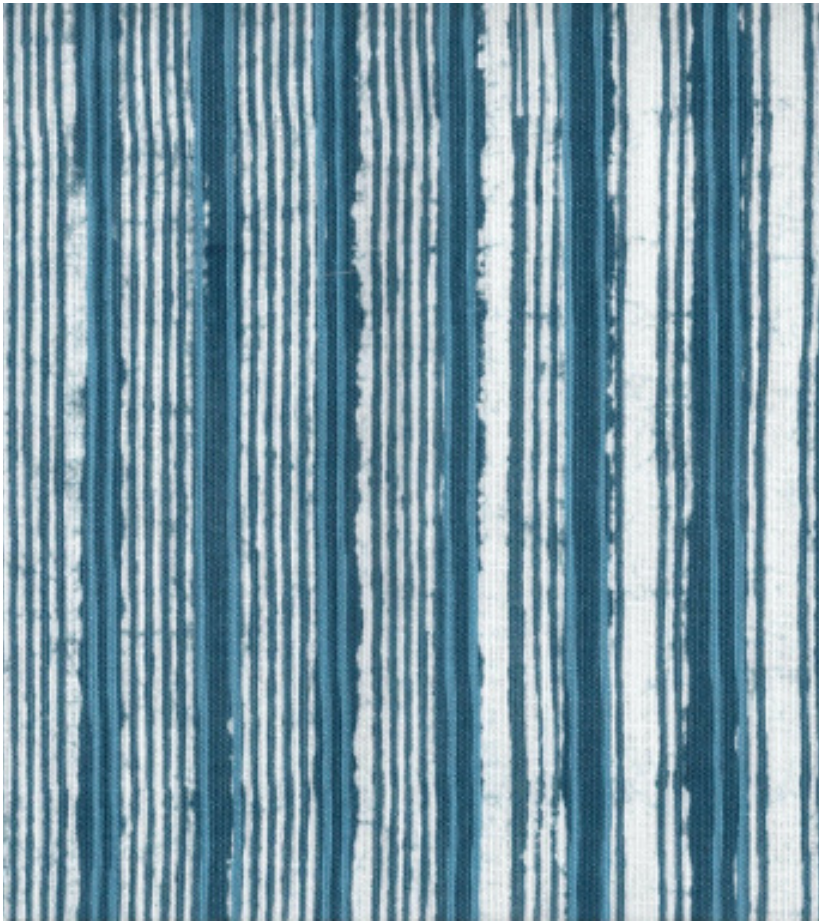

# seemakrish

BELLARY

SKU# 2402/B

Color: Indigo

Content: 100% Polyester

Width: 54"

Repeat: 22" V, 27" H

Care: Dry Clean Only

Abrasion: 35,000+ Martindale

Light Fastness: 1000 hours

Suitable for Outdoor and Indoor Use

Leaf Green

Raspberry

Teak Brown