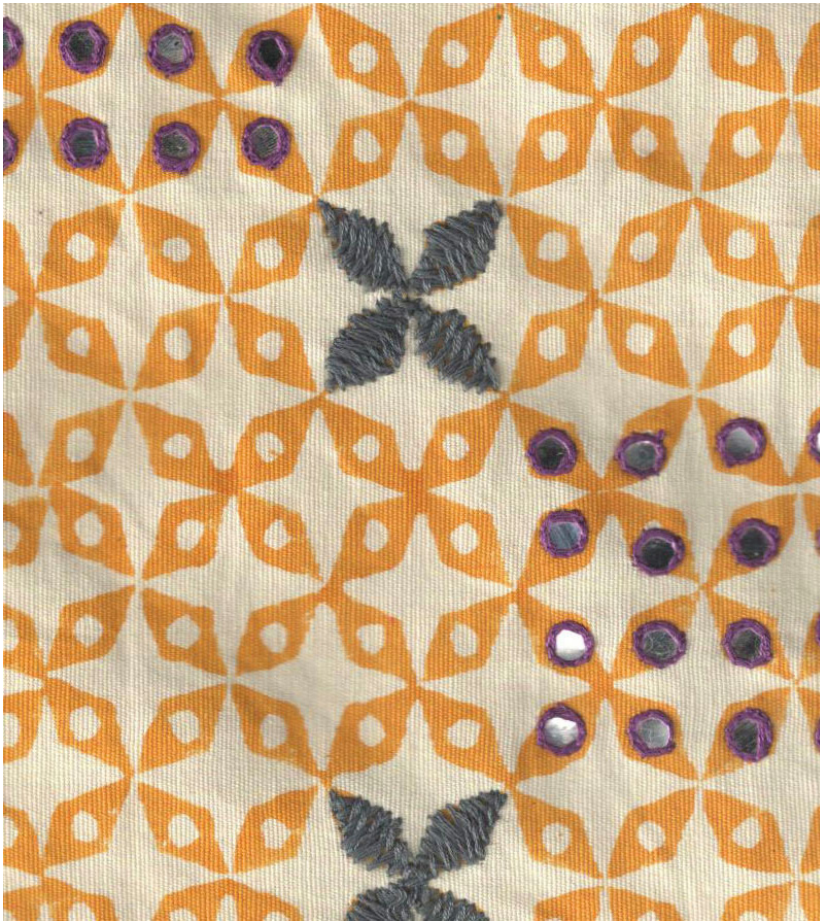

seemakrish

MAHALAXMI

SKU# 1102/H

Color: Sona Gold

Content: 100% Cotton

Width: 54"

Repeat: 7.25" V, 7.25" H

Care: Dry Clean Only

Hand block printed and
embroidered in India.

Rani Pink

Anjeer Lilac

Mughal Blue